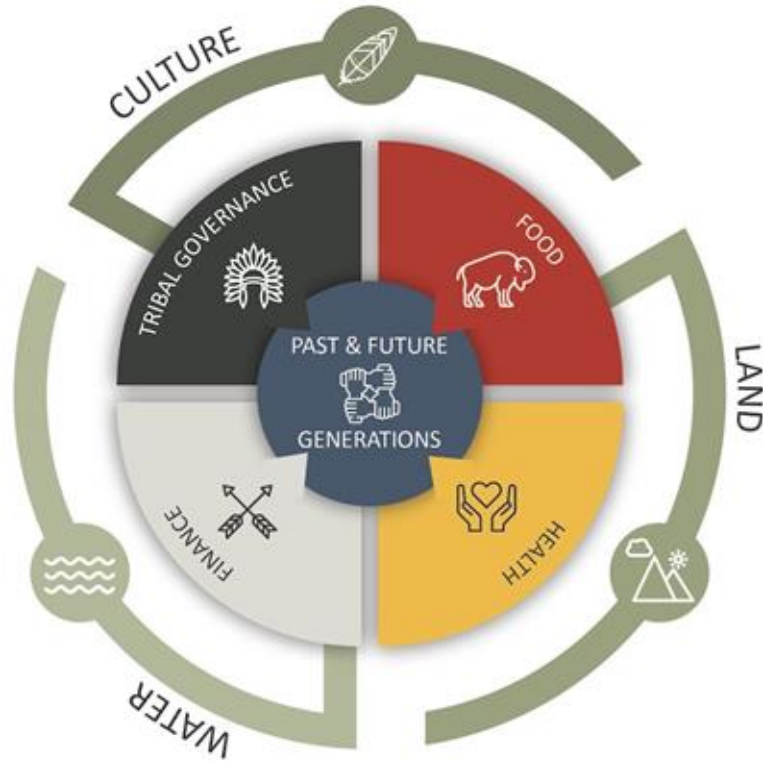

11th Oweesta Native CDFI
 Capital Access Convening
 June 2-4, 2026 | Bangor, Maine

Investing in Relationships: Stronger Together

At the Apex

Living as Intended: Stronger Together

Sponsored by

Sponsors:

FHLBANKS
 LENDING THAT POWERS COMMUNITIES

“Our ancestors didn’t fight so hard to survive, for US to live in mediocrity.

At some point, we need to fight to live the way we were intended to live.”

A New Economic Model: Native Sovereignty Framework

INTEGRATED ASSETS

-  Culture
-  Land
-  Water

EQUITABLE SYSTEMS

-  Food
-  Health
-  Finance
-  Tribal Governance

HUMAN CAPITAL INVESTMENTS

-  Past & Future Generations

Creating a Sustainable, Indigenous-Based Economy in Wind River

CULTURE	Tribal Buffalo Center <i>Wind River Tribal Buffalo Initiative</i>	      
	Culture Centers Incubation <i>Wind River Development Fund</i>	   
	Bringing Ecotourism to Wind River <i>Eastern Shoshone Tribe</i>	       
LAND	Creating a Path to Land Sovereignty <i>Wind River Development Fund</i>	    
	Growing Resilient Food Systems <i>Wind River Food Sovereignty Project</i>	      
FOOD	Building a Healthier Workforce <i>Eastern Shoshone Tribe</i>	    
HEALTH	Investing in Human Capital <i>Central Wyoming College</i>	     
HUMAN CAPITAL	Wind River Coalition Governance <i>Wind River Development Fund</i>	       
GOVERNANCE		